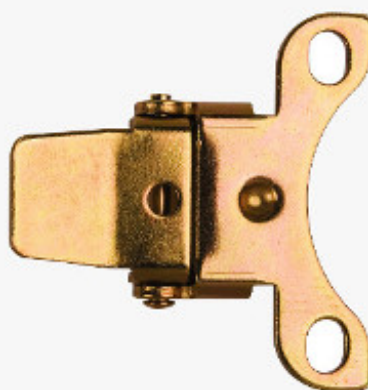

## LOCK

Customisation is available. Please email your requirements to [sales@plasticmgb.com](mailto:sales@plasticmgb.com)

Bin Lock for 2 Wheeled MGB.

Directional Lock for Caster.

Brass Lock

An example of customized locks