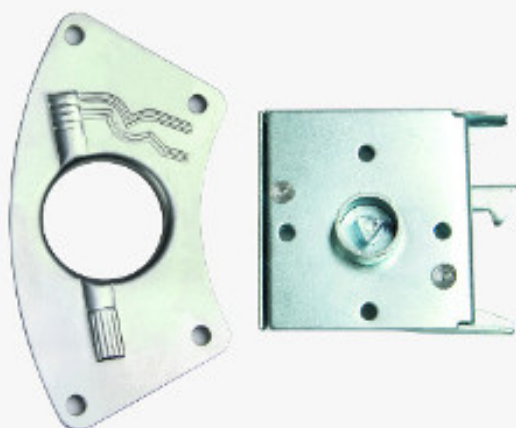

## LOCK

Customisation is available. Please email your requirements to [sales@plasticmgb.com](mailto:sales@plasticmgb.com)

Bin Lock for 2 Wheeled MGB.

Directional Lock for Caster.

Brass Lock

An example of customized locks